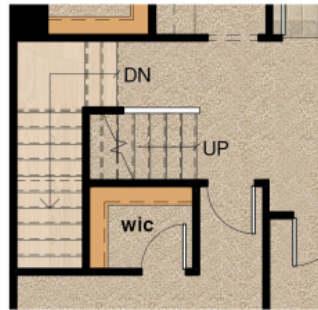

# THE PARK AT WIMBERLY

3 BEDROOM, 3.5 BATHROOM, 2543-2553 SQ FT,  
WITH COVERED PORCH AND THIRD-FLOOR BONUS

Elevation A - 2553  
Interior-Unit

Elevation B - 2543  
Interior-Unit

Optional Fireplace

Third-Floor Walk-up

# THE PARK AT WIMBERLY

3 BEDROOM, 3.5 BATHROOM, 2543-2553 SQ FT,  
WITH COVERED PORCH AND THIRD-FLOOR BONUS

Third-Floor w/ Bath  
467 square Foot  
Interior-Unit

ENVISION **HOMES**  
a better life