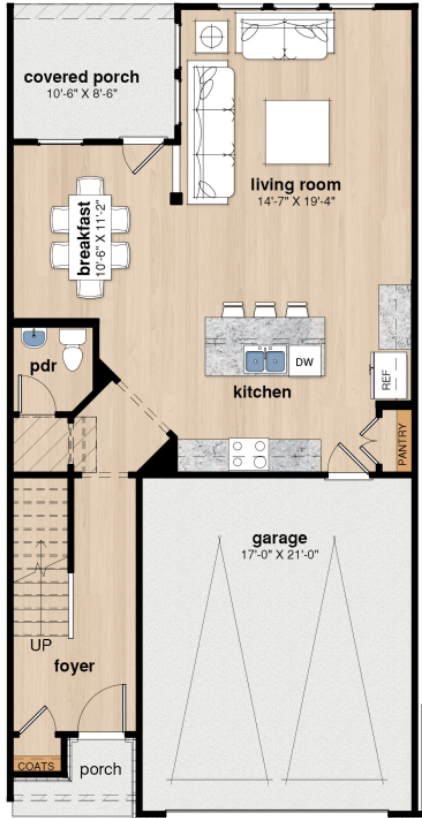

# THE PARK AT WIMBERLY

3 BEDROOM, 3.5 BATHROOM, 2543-2553 SQ FT,  
WITH COVERED PORCH AND THIRD-FLOOR BONUS

Elevation A - 2553  
Interior-Unit

Elevation B - 2543  
Interior-Unit

Optional Fireplace

Third-Floor Walk-up

# THE PARK AT WIMBERLY

3 BEDROOM, 3.5 BATHROOM, 2543-2553 SQ FT,  
WITH COVERED PORCH AND THIRD-FLOOR BONUS

Third-Floor w/ Bath  
467 square Foot  
Interior-Unit

ENVISION **HOMES**  
a better life