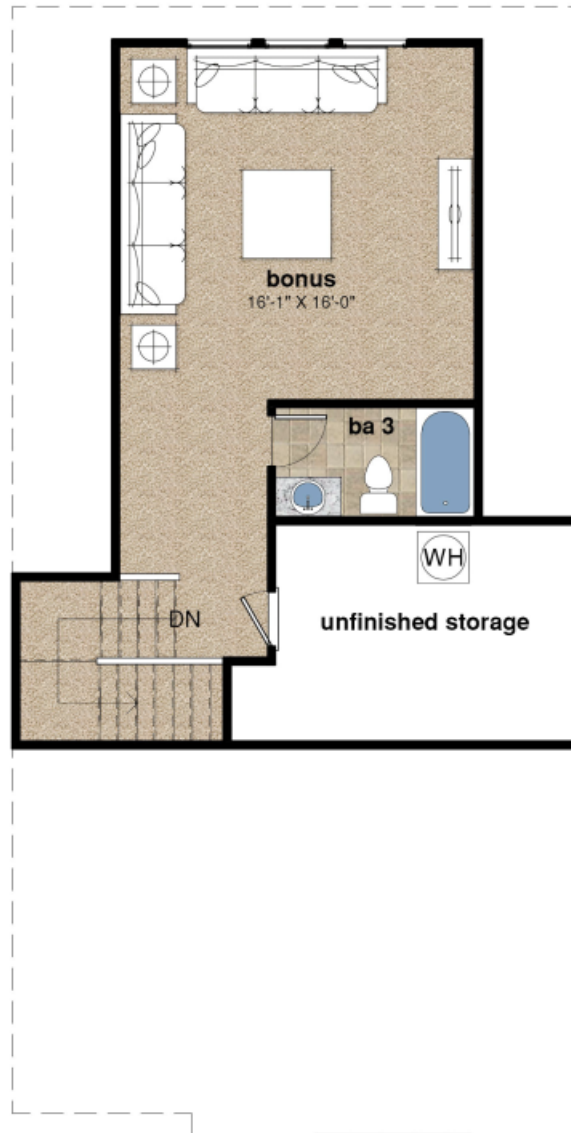

# THE PARK AT WIMBERLY

3 BEDROOM, 3.5 BATHROOM, 2543-2553 SQ FT,  
WITH COVERED PORCH AND THIRD-FLOOR BONUS

Elevation A - 2553  
Interior-Unit

Elevation B - 2543  
Interior-Unit

Optional Fireplace

Third-Floor Walk-up

# THE PARK AT WIMBERLY

3 BEDROOM, 3.5 BATHROOM, 2543-2553 SQ FT,  
WITH COVERED PORCH AND THIRD-FLOOR BONUS

Third-Floor w/ Bath  
467 square Foot  
Interior-Unit

ENVISION **HOMES**  
a better life