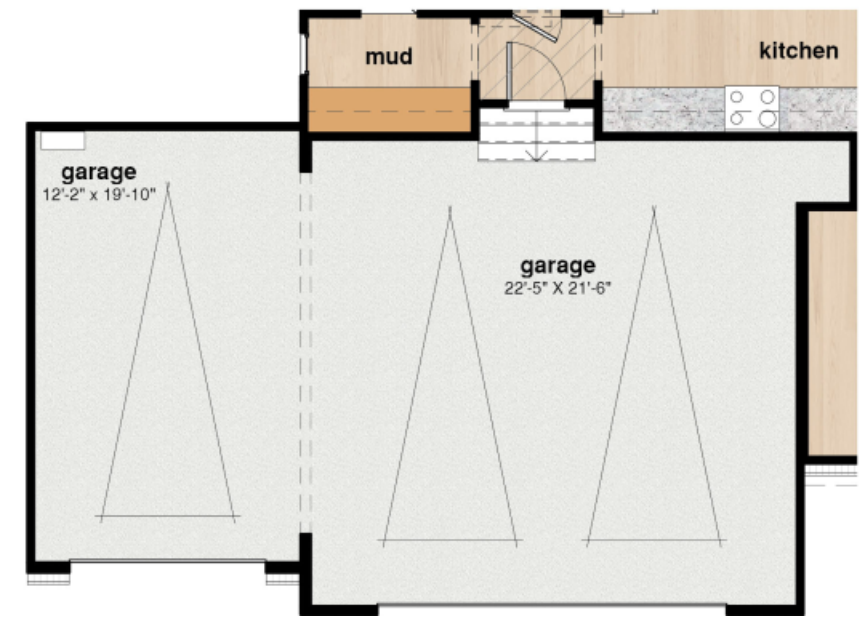

Emery A - 3091

Emery B - 3072

# THE PRESERVES AT HOLLAND

Elevation A

Opt. Side-load w/ 3rd Car Garage  
(lot fit required prior)

Opt. Front-load w/ 3rd Car Garage

Opt. Guest Suite ILO Dining

Elevation B

Emery A - 3091

Emery B - 3072